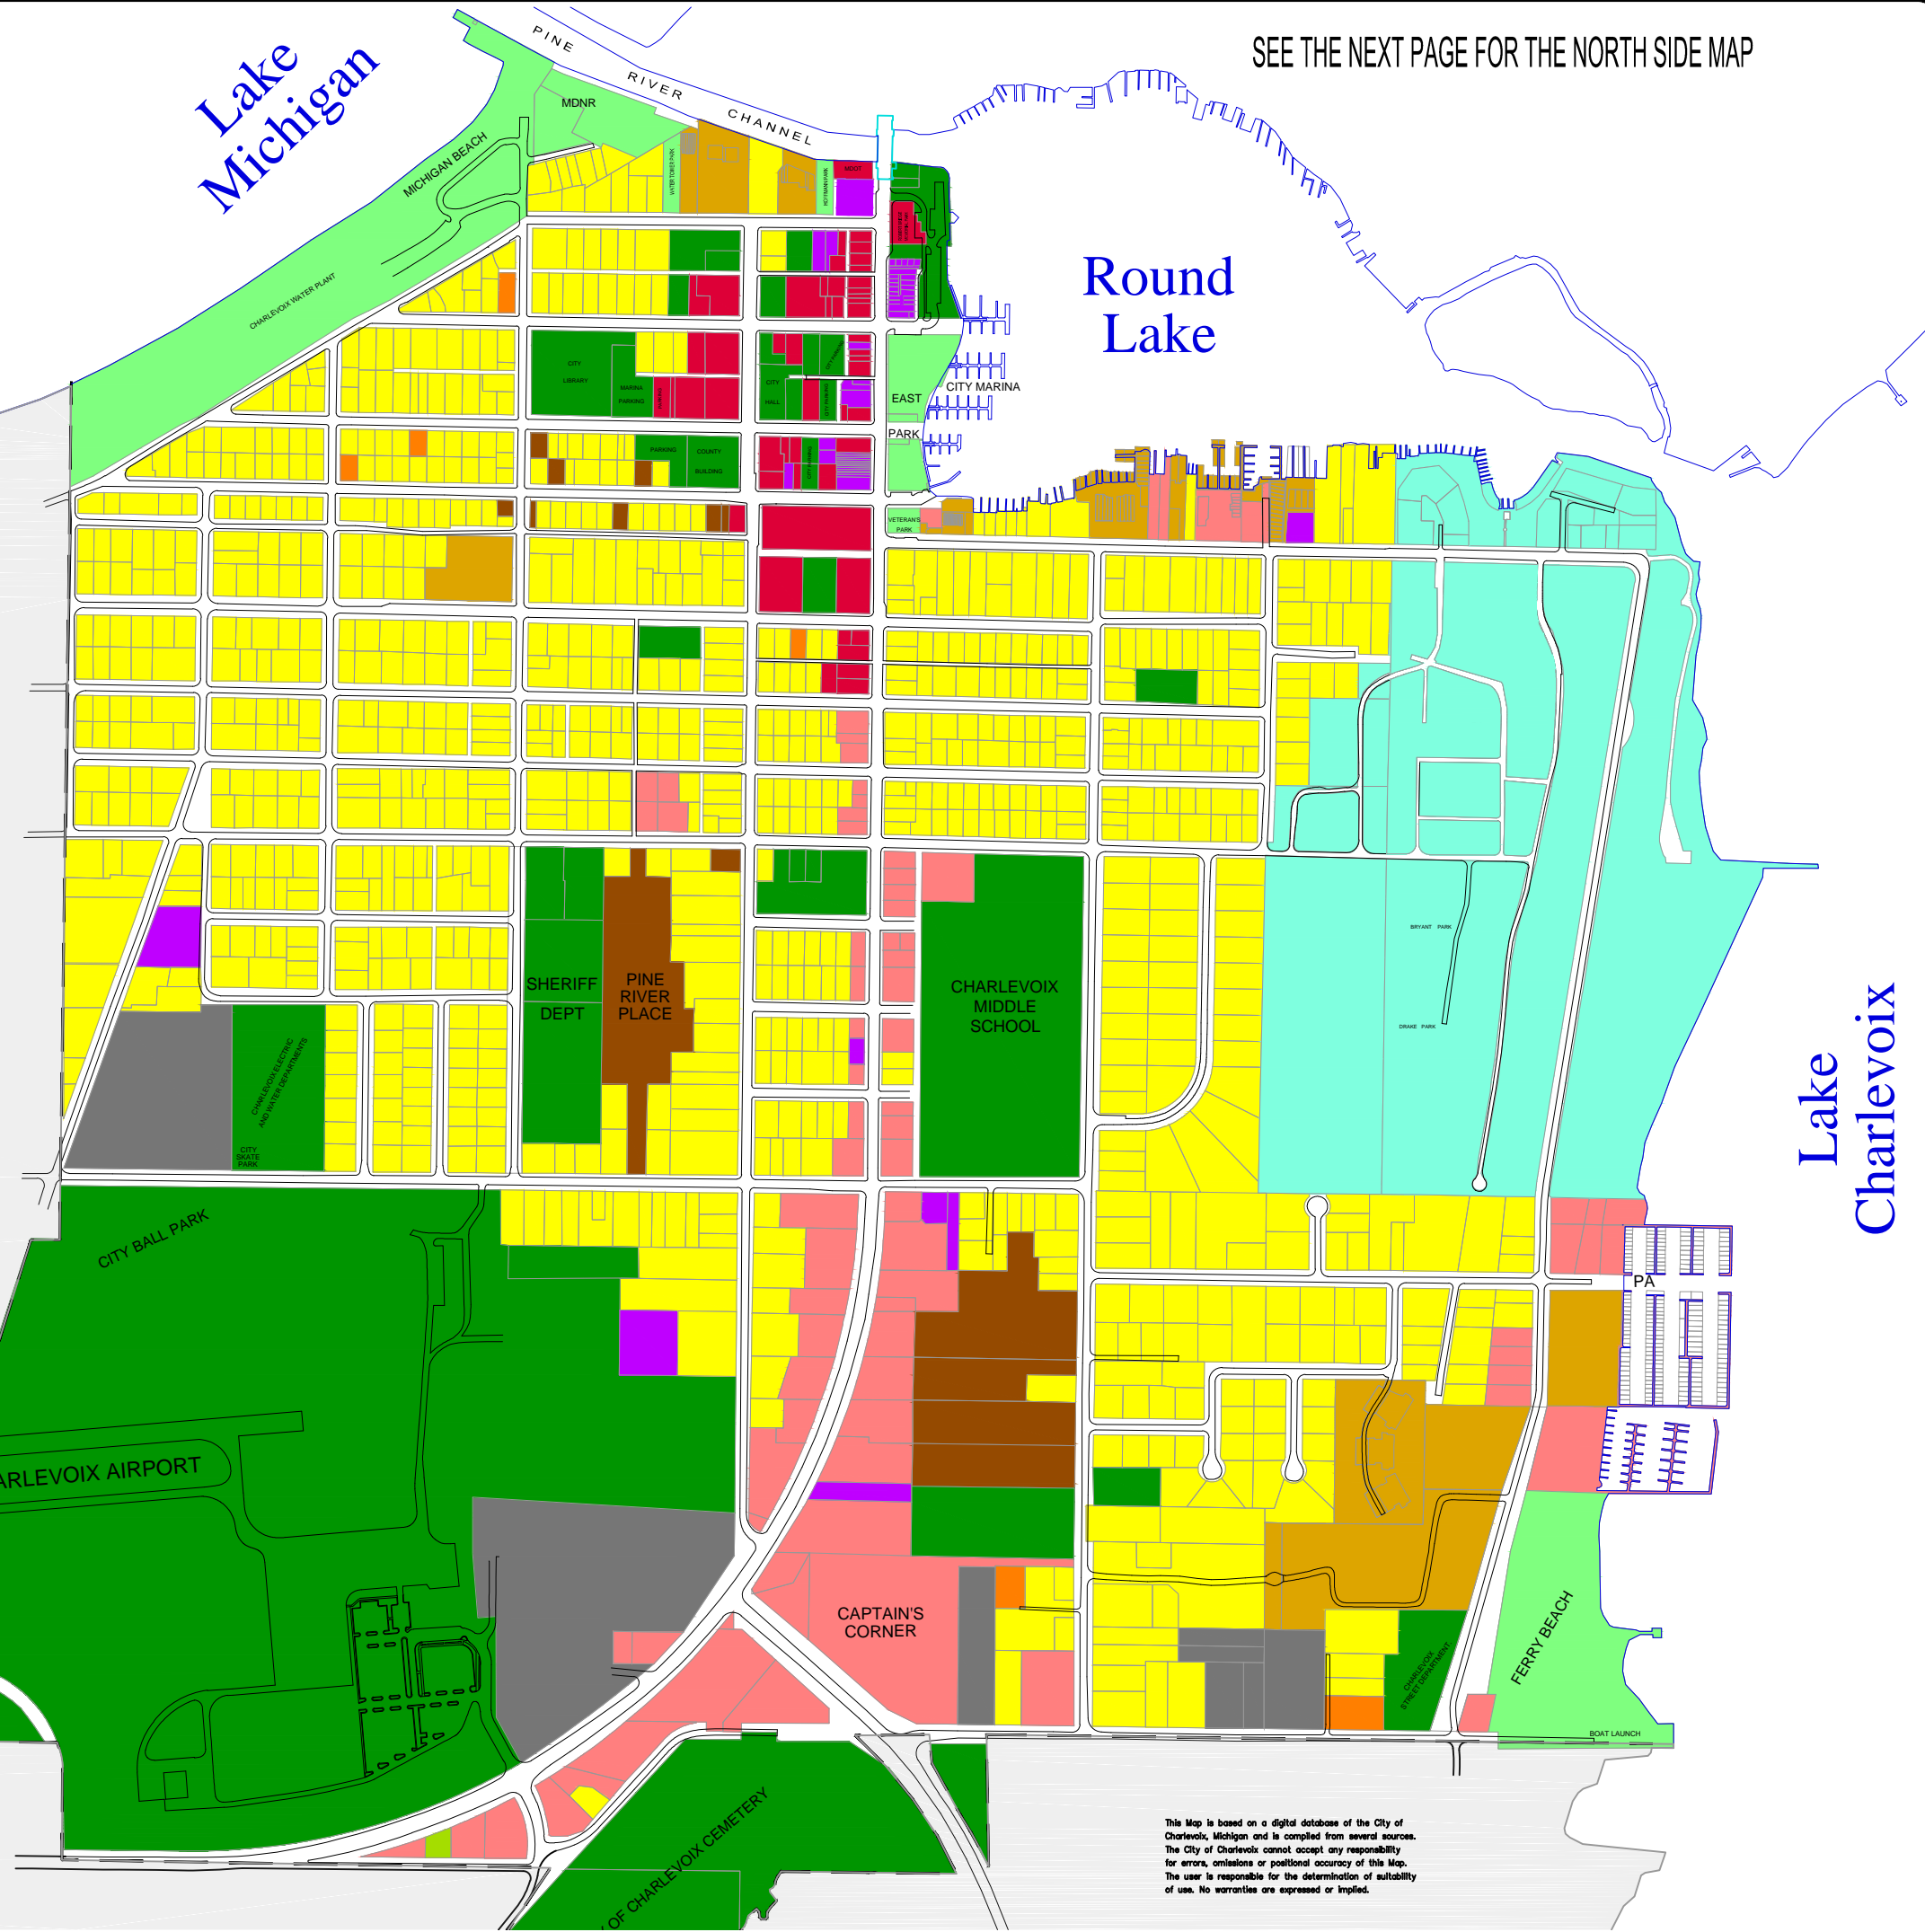

FUTURE LAND USE

SEE THE NEXT PAGE FOR THE NORTH SIDE MAP

LEGEND

RESIDENTIAL Single Family	MIXED USE Commercial - Residential
RESIDENTIAL Duplex	INDUSTRIAL
RESIDENTIAL Condominium	PRIVATE CLUB RESIDENTIAL
RESIDENTIAL Apartments	HOTEL/MOTEL
COMMERCIAL Downtown Business District	PARKS & RECREATION
COMMERCIAL Local Business	PUBLIC FACILITIES
CHARLEVOIX TOWNSHIP	CITY LIMITS

This Map is intended to be viewed in color and has been reduced in size. To see the full sized map go to the City Planning Office or download the map from www.cityofcharlevoix.org

Lake Charlevoix