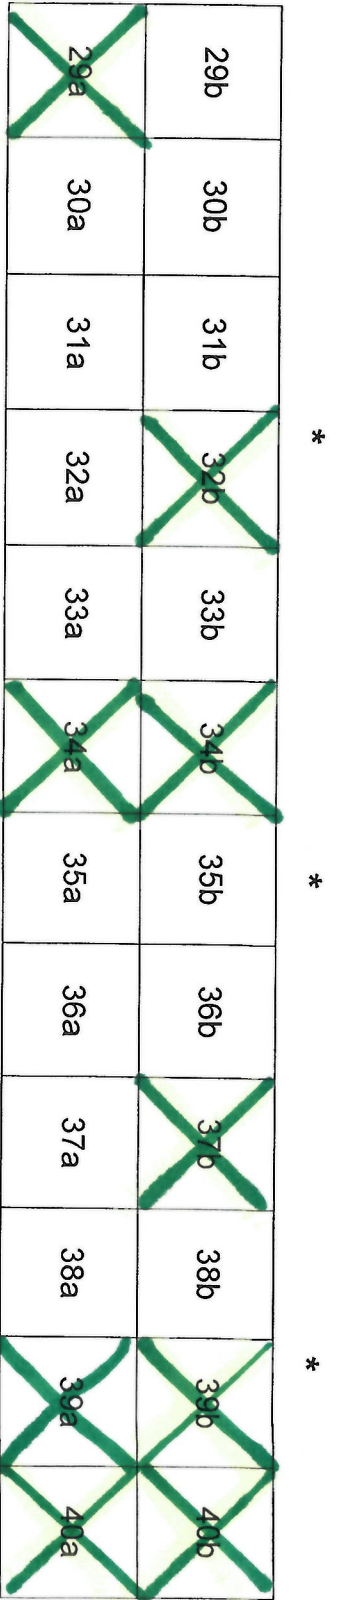

2020

ROADWAY

ROADWAY

\* WATER SPIGOT

Stakes are located at the left edge of the plot