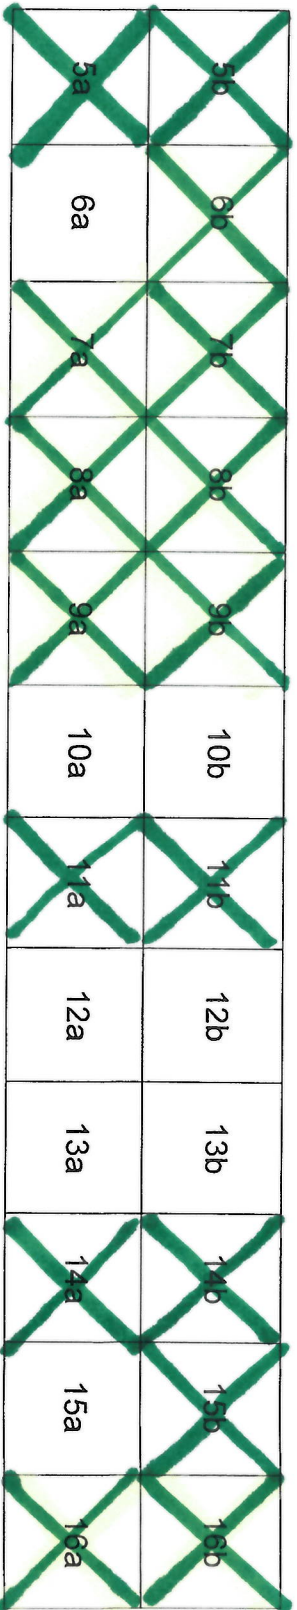

2020

ROADWAY

ROADWAY

\* WATER SPIGOT

Stakes are located at the left edge of the plot