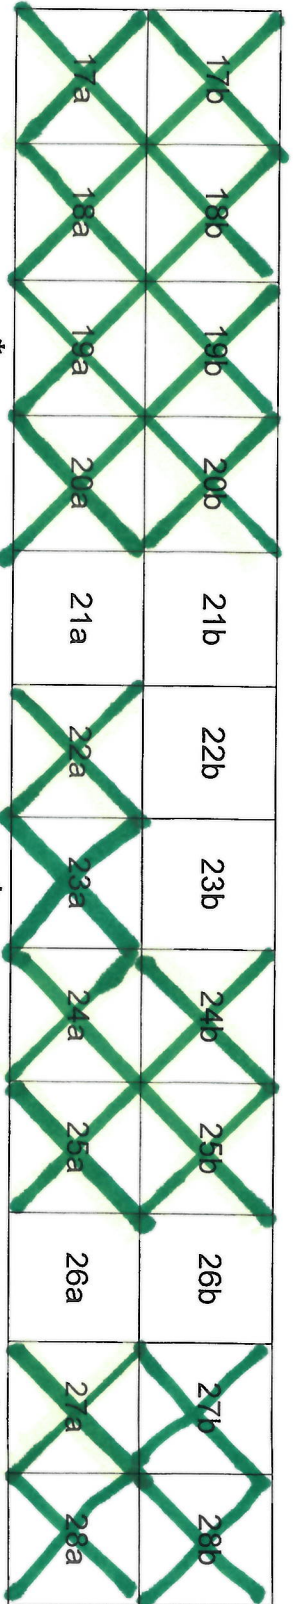

2020

ROADWAY

ROADWAY

\* WATER SPIGOT

Stakes are located at the left edge of the plot